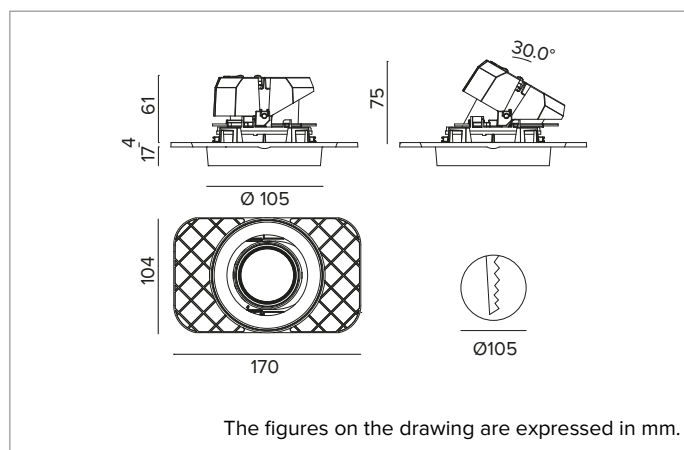

### Adjustable recessed LED projector in a trimless version

		3000K	H(m)	D(m)	E <sub>max</sub> (lx)
		Ra90		14°	
		Fixture Power	21W	1	0.24
		Source Flux	1783lm	2	0.49
		Fixture Flux	1265lm	3	0.73
		Efficacy	59lm/W	4	0.97
TS1304	I <sub>max</sub> =6835cd/klm	I <sub>max</sub>	12186cd	5	1.21